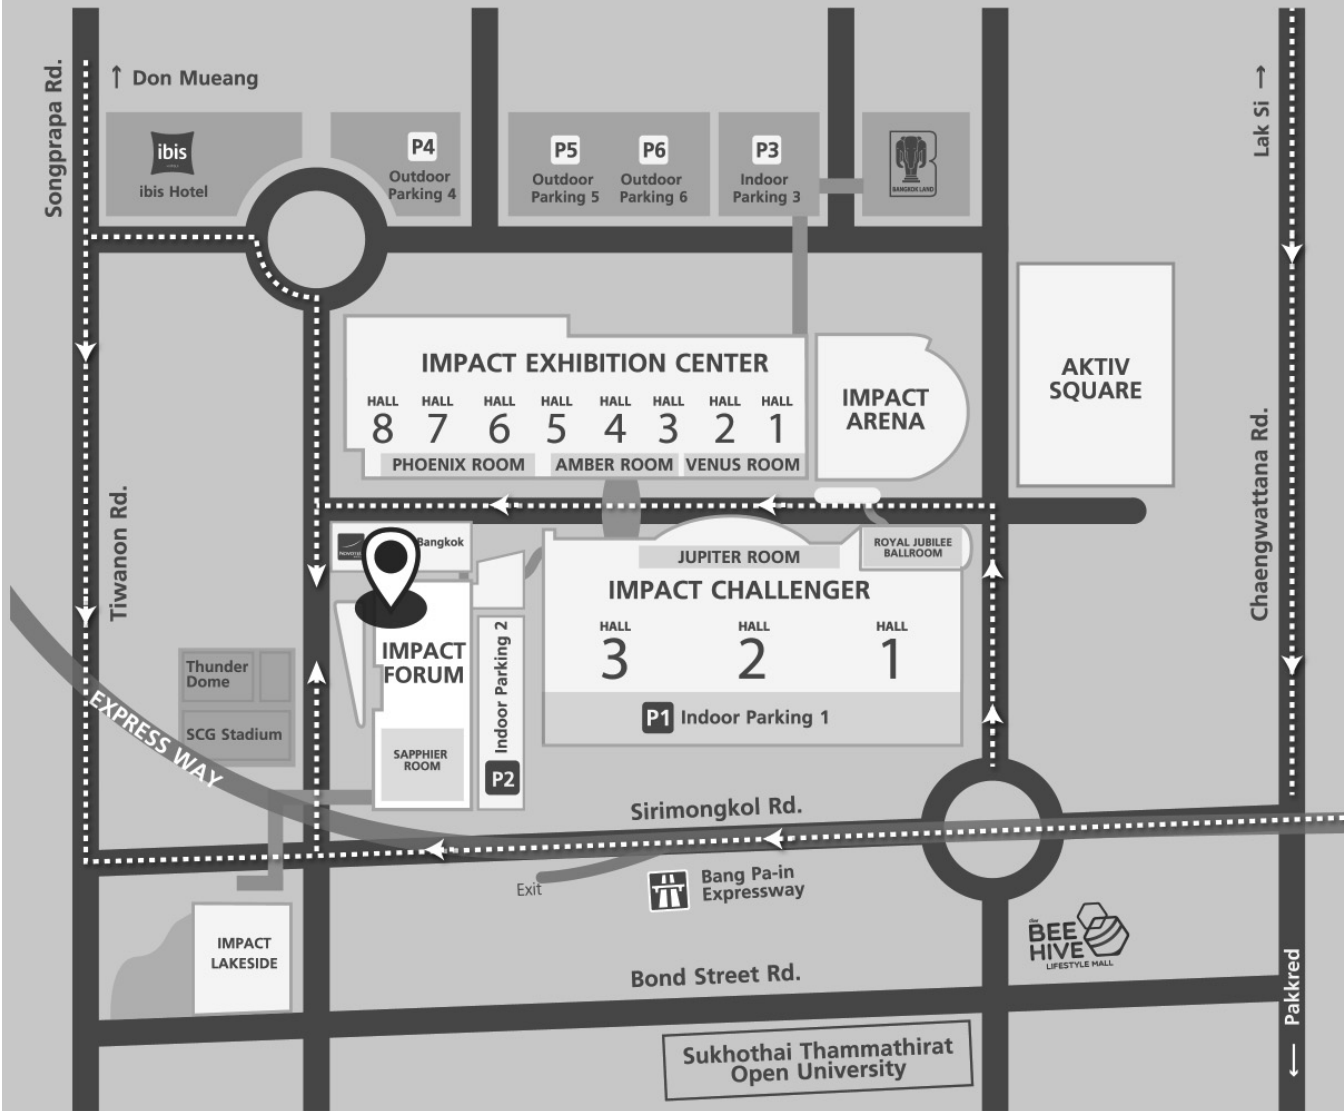

# The Annual General Meeting of Unit Trust holders 2016 of IMPACT Growth REIT

21 July 2016 at Grand Diamond Ballroom, IMPACT Forum Building (IMPACT Muang Thong Thani)

99 Popular Road, Banmai Subdistrict, Pakkred District, Nonthaburi 11120

## Direction & Transportation

### Car/Taxi

30 minutes from downtown Bangkok via congest free express ways

45 minutes from Suvarnabhumi International airport via express ways

15 minutes from Don Mueang International Airport

### Van Services

Victory Monument (parking under expressway), Central Plaza Pinklao, Future Park Rangsit (parking in front of Major Rangsit), Ramkhamhaeng, The Mall Ngamwongwan branch, Sanam Luang, IMPACT Link (parking at BTS Mochit Exit 4)