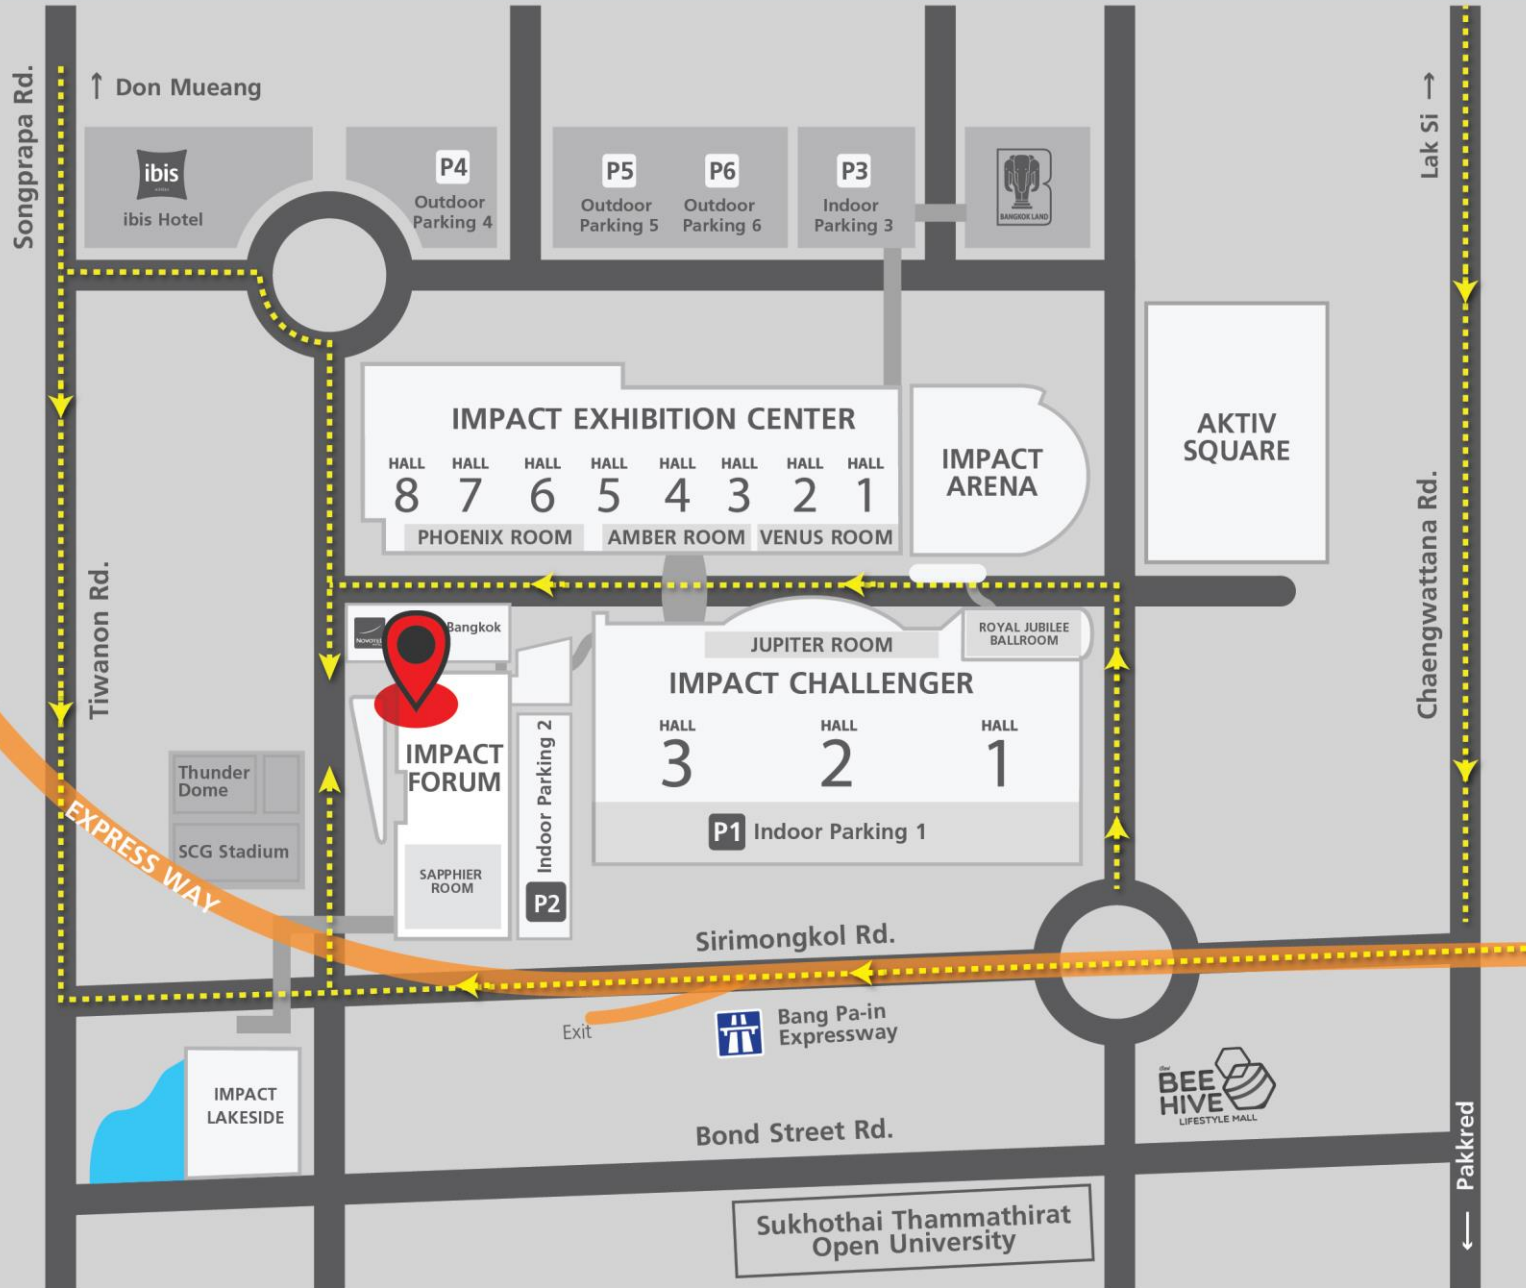

## Direction & Transportation

### Car/Taxi

30 minutes from downtown Bangkok via congest free express ways

45 minutes from Suvarnabhumi International airport via express ways

15 minutes from Don Mueang International Airport

### Public Mini-Bus

4, 10, 13, 19, 29, 32, 33, 51, 52, 56, 59, 90, 95, 104, 150, 356, 359, 367

Bus No. 391 (Ladloomkaew – Muang Thong) and 166 (Victory Monument – Muang Thong)

### Van Services

Victory Monument (parking under expressway), Central Plaza Pinklao, Future Park Rangsit (parking in front of Major Rangsit), Ramkhamhaeng, The Mall Ngamwongwan branch, Sanam Luang, IMPACT Link (parking at BTS Mochit Exit 4)